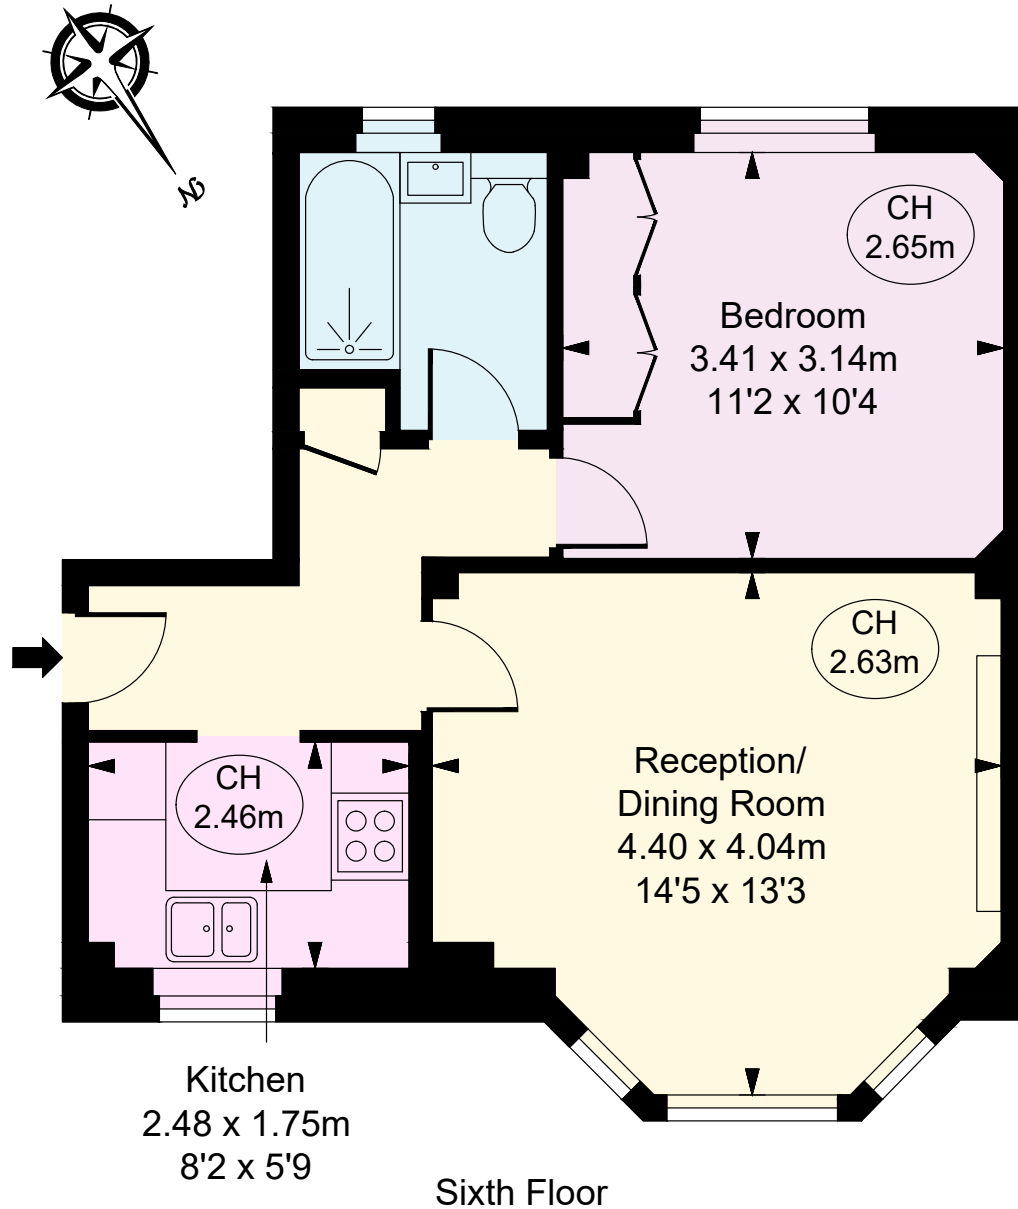

York House, Turks Row

Chelsea, SW3

Floor area: 447 Sq. Ft / 41.55 Sq. M
Approximate gross internal area

EPC rating - C

Price:	£635,000
Tenure:	Share of freehold
Service Charge:	£1,887.87 per quarter including hot water and heating
Reserve Fund:	£1,038 per quarter
Council Tax Band:	Band F £2,083
Local Authority:	Royal Borough of Kensington and Chelsea

Important Notice
In accordance with the Property Misdescriptions Act (1991) we have prepared these sales particulars as a general guide to give a broad description of the property. They are not intended to constitute part of an offer or contract. We have not carried out a structural survey and the services, appliances and specific fittings have not been tested. All photographs, measurements, floorplans and distances referred to are given as a guide only and should not be relied upon for the purchase of carpets or any other fixtures or fittings. Lease details, service charges and ground rent (where applicable) are given as a guide only and should be checked and confirmed by your solicitor prior to exchange of contracts.

+44(0)20 7908 9280 • www.youhome.co.uk • ldn@youhome.co.uk

First Floor, 121 Notting Hill Gate, Notting Hill, London, W11 3LB

youhome
PROPERTY EXPERTS